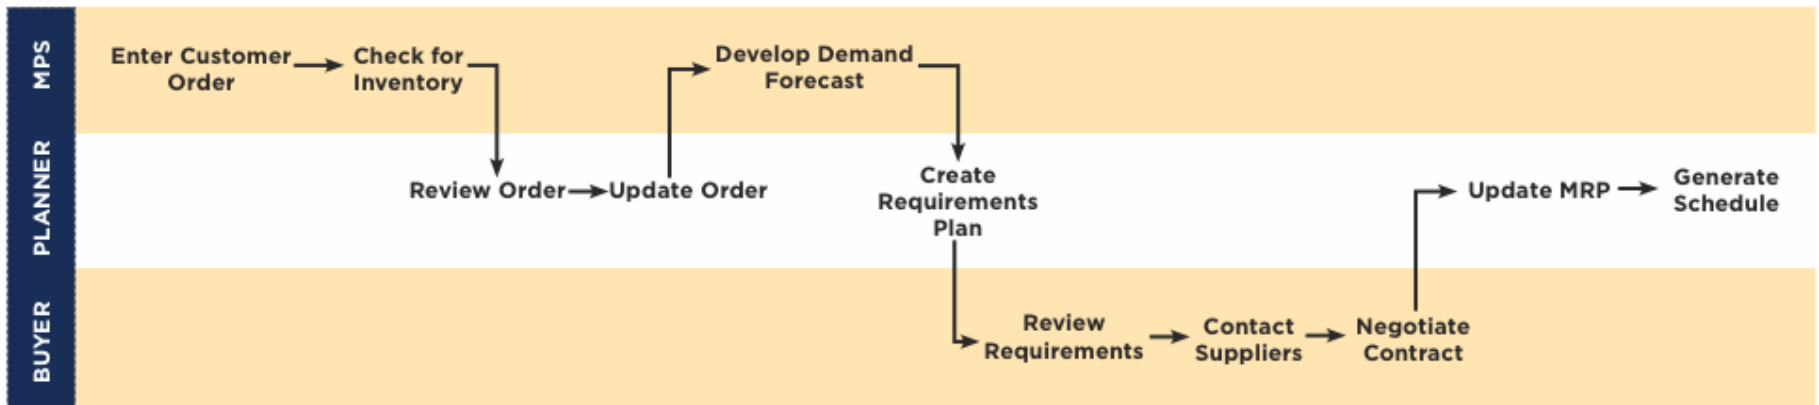

Key Process Improvement Concepts

SIPOC

SWIMLANE DIAGRAM

PROCESS MAP

VALUE STREAM MAP

© Izak Duenyas

SIPOC

provides high level scoping of process

© Izak Duenyas

SWIMLANE (order entry)

documenting process steps illustrates wastes of hand-offs

© Izak Duenyas

PROCESS MAP

Illustrates key inputs needed for detailed problem solving

© Izak Duenyas