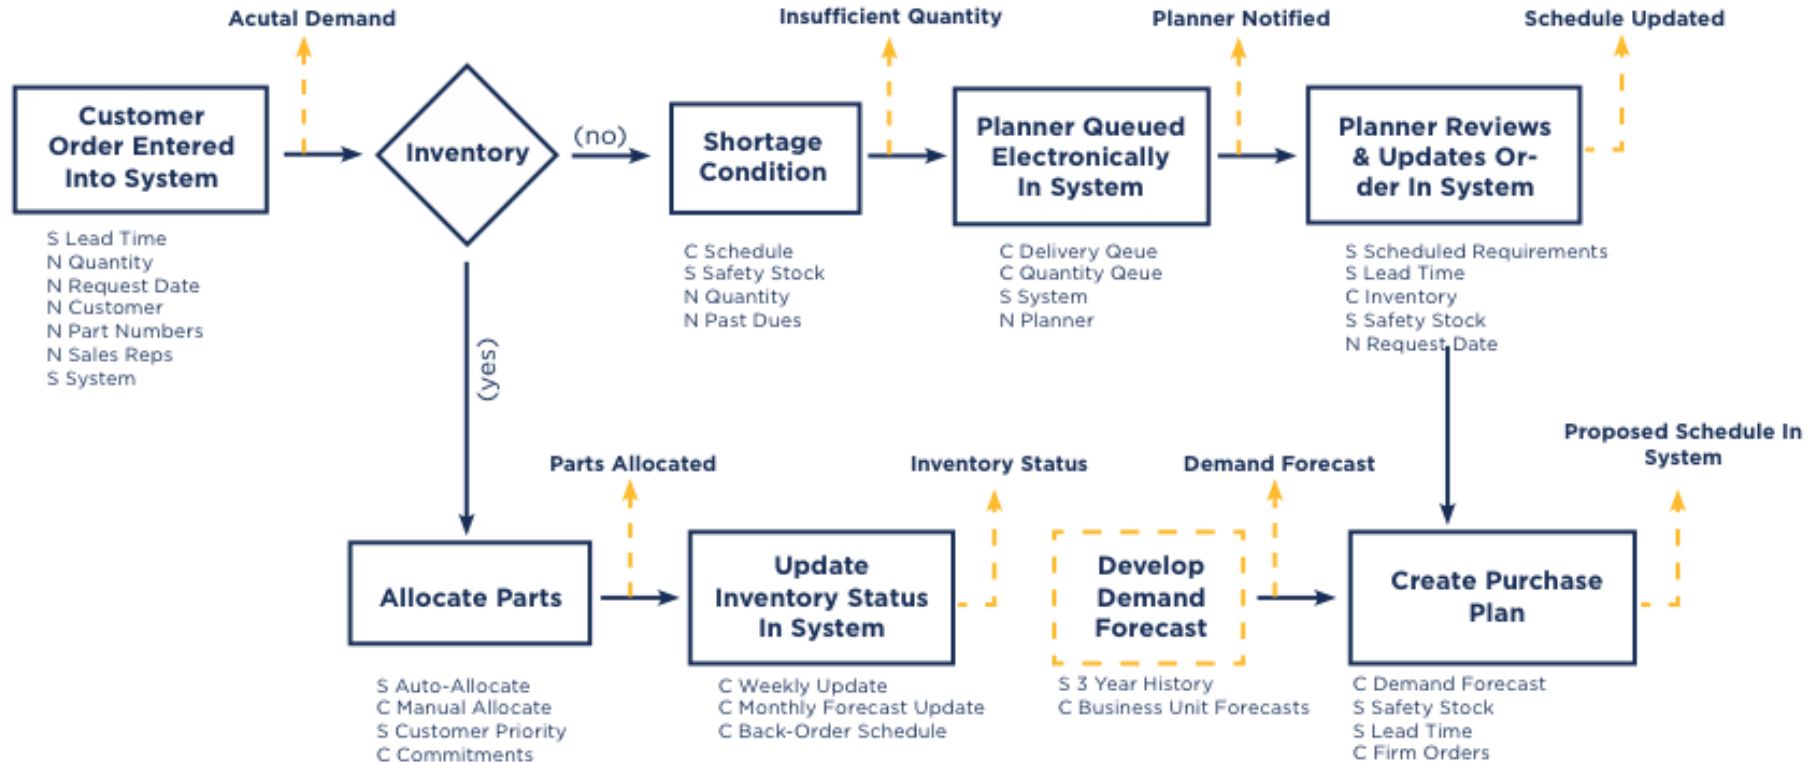

Key Process Improvement Concepts

SIPOC

SWIMLANE DIAGRAM

PROCESS MAP

VALUE STREAM MAP

© Izak Duenyas

SIPOC

provides high level scoping of process

© Izak Duenyas

SWIMLANE (order entry)

documenting process steps illustrates wastes of hand-offs

© Izak Duenyas

PROCESS MAP

Illustrates key inputs needed for detailed problem solving

© Izak Duenyas