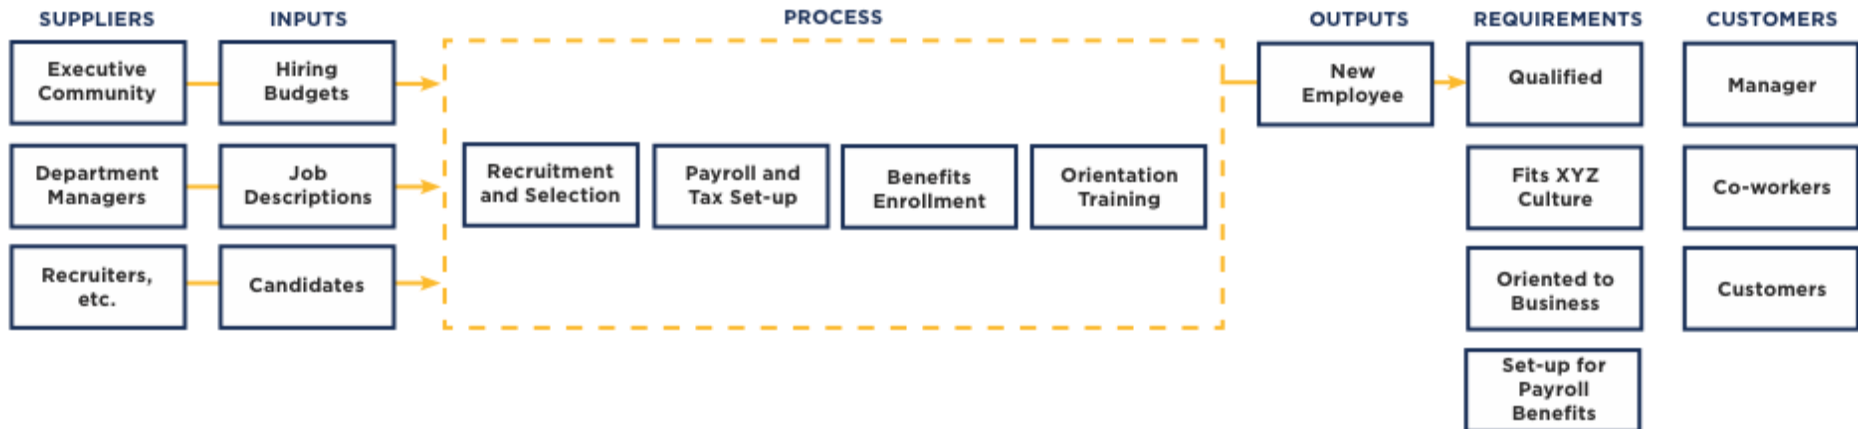

Key Process Improvement Concepts

SIPOC

SWIMLANE DIAGRAM

PROCESS MAP

VALUE STREAM MAP

© Izak Duenyas

SIPOC

provides high level scoping of process

© Izak Duenyas

SWIMLANE (order entry)

documenting process steps illustrates wastes of hand-offs

© Izak Duenyas

PROCESS MAP

Illustrates key inputs needed for detailed problem solving

© Izak Duenyas